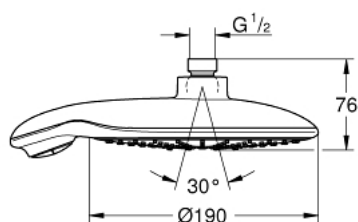

27 766 000 **POWER&SOUL 190 HEAD SHOWER 4+ SPRAYS**

PRODUCT DESCRIPTION

- Colour: chrome
- spray patterns: GROHE Rain O², Rain, Bokoma Spray, Jet
- ball joint with turning angle $\pm 15^\circ$
- connection thread 1/2"
- GROHE DreamSpray - perfect spray pattern
- GROHE One-click showering spray selection via push of a button
- GROHE LongLife finish
- GROHE SpeedClean - effortless limescale removal
- suitable for instantaneous heater
- min. recommended pressure 1.0 bar

27 766 000 **POWER&SOUL 190 HEAD SHOWER 4+ SPRAYS**

SPARE PARTS, 4月 2011 – now

1: Fibre seal Ø 18,5 x Ø 12 x 2 (Spare part-nr. 0138900M)

2: Dirt strainer (Spare part-nr. 0676800M)