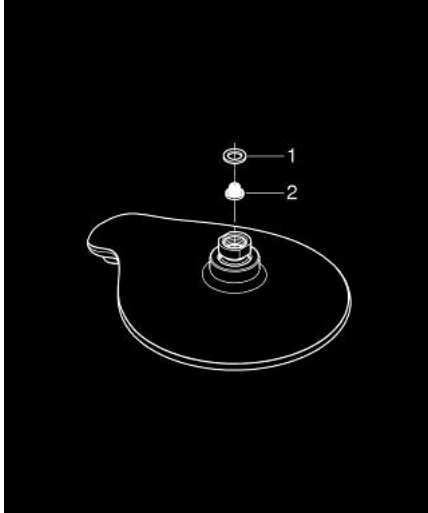

27 766 000 **POWER&SOUL 190 HEAD SHOWER 4+ SPRAYS**

PRODUCT DESCRIPTION

- Colour: chrome
- spray patterns: GROHE Rain O², Rain, Bokoma Spray, Jet
- ball joint with turning angle $\pm 15^\circ$
- connection thread 1/2"
- GROHE DreamSpray - perfect spray pattern
- GROHE One-click showering spray selection via push of a button
- GROHE LongLife finish
- GROHE SpeedClean - effortless limescale removal
- suitable for instantaneous heater
- min. recommended pressure 1.0 bar

27 766 000 **POWER&SOUL 190 HEAD SHOWER 4+ SPRAYS**

SPARE PARTS, 4月 2011 – now

1: Fibre seal Ø 18,5 x Ø 12 x 2 (Spare part-nr. 0138900M)

2: Dirt strainer (Spare part-nr. 0676800M)