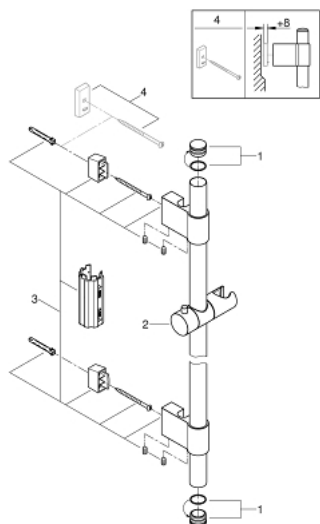

27 784 000 **POWER&SOUL SHOWER RAIL, 600 MM**

PRODUCT DESCRIPTION

- Colour: chrome
- with wall holders
- sliding piece and swivel holder
- GROHE FastFixation (adjustable distance between wall shower holders for adaption to existing drillings)
- GROHE LongLife finish

27 784 000 **POWER&SOUL SHOWER RAIL, 600 MM**

SPARE PARTS, November 2016 – now

- 1: Cap (Spare part-nr. 45922000)
- 2: Sliding piece (Spare part-nr. 48177000)
- 3: Outlet shower holder (Spare part-nr. 48333000)
- 4: Compensation disc (Spare part-nr. 45914XE0)*