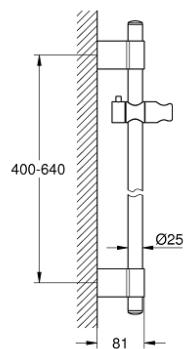

27 784 000 **POWER&SOUL SHOWER RAIL, 600 MM**

PRODUCT DESCRIPTION

- Colour: chrome
- with wall holders
- sliding piece and swivel holder
- GROHE FastFixation (adjustable distance between wall shower holders for adaption to existing drillings)
- GROHE LongLife finish

27 784 000 **POWER&SOUL SHOWER RAIL, 600 MM**

SPARE PARTS, November 2016 – now

- 1: Cap (Spare part-nr. 45922000)
- 2: Sliding piece (Spare part-nr. 48177000)
- 3: Outlet shower holder (Spare part-nr. 48333000)
- 4: Compensation disc (Spare part-nr. 45914XE0)*