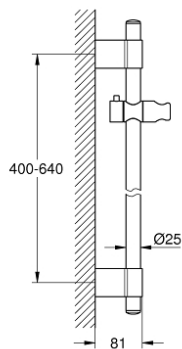

## 27 784 000 **POWER&SOUL SHOWER RAIL 600 MM**

### PRODUCT DESCRIPTION

- Colour: chrome
- with wall holders made of metal
- glide element and swivel holder
- GROHE FastFixation Plus (adjustable distance between wall shower holders for adaption to existing drillings)
- GROHE LongLife finish

### **SPARE PARTS**, 11月 2016 – now

- 1: Cover cap (Spare part-nr. 45922000)
- 2: Glide element (Spare part-nr. 48177000)
- 3: Shower rail holder (Spare part-nr. 48333000)
- 4: Compensation disc (Spare part-nr. 45914XE0)\*