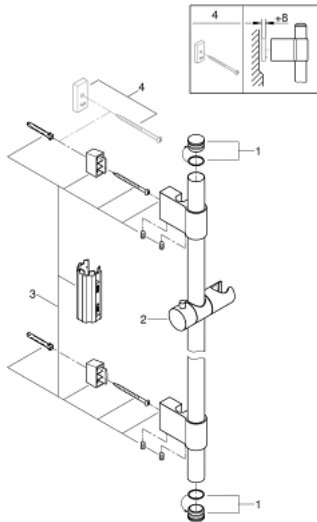

## 27 784 000 **POWER&SOUL SHOWER RAIL 600 MM**

### PRODUCT DESCRIPTION

- Colour: chrome
- with wall holders made of metal
- glide element and swivel holder
- GROHE FastFixation Plus (adjustable distance between wall shower holders for adaption to existing drillings)
- GROHE LongLife finish

### **SPARE PARTS**, 11月 2016 – now

- 1: Cover cap (Spare part-nr. 45922000)
- 2: Glide element (Spare part-nr. 48177000)
- 3: Shower rail holder (Spare part-nr. 48333000)
- 4: Compensation disc (Spare part-nr. 45914XE0)\*