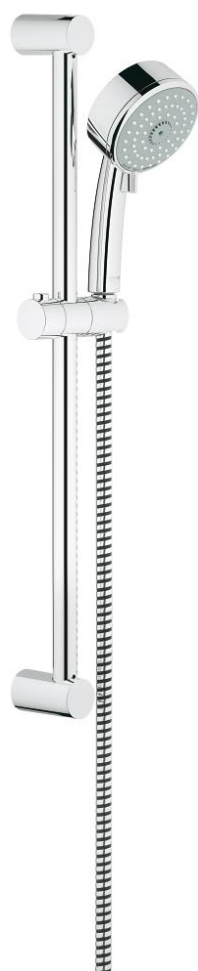

## 27 786 000 TEMPESTA COSMOPOLITAN 100 SHOWER RAIL SET 3 SPRAYS

### PRODUCT DESCRIPTION

- Colour: chrome
- consists of:
  - hand shower (27 572)
  - shower rail, 600 mm (27 521)
  - Relaxaflex-hose 1750 mm 28 154
  - GROHE DreamSpray - perfect spray pattern
  - GROHE CoolTouch
  - GROHE LongLife finish
  - GROHE SpeedClean - effortless limescale removal
  - Inner WaterGuide - inner insulation for surface protection
- suitable for instantaneous heater
- minimum pressure 1,0 bar