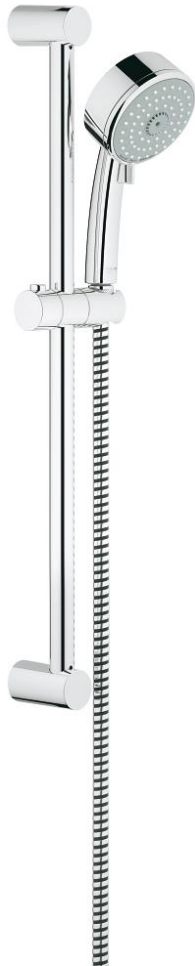

## 27 786 000 TEMPESTA COSMOPOLITAN 100 SHOWER RAIL SET 3 SPRAYS

### PRODUCT DESCRIPTION

- Colour: chrome
- consisting of:
  - hand shower (27 572)
  - shower rail, 600 mm (27 521)
  - shower hose Relexaflex 1750 mm 1/2" x 1/2" (28 154)
- GROHE DreamSpray - perfect spray pattern
- GROHE CoolTouch
- GROHE LongLife finish
- GROHE SpeedClean - effortless limescale removal
- Inner WaterGuide - inner insulation for surface protection
- suitable for instantaneous heater
- min. recommended pressure 1.0 bar