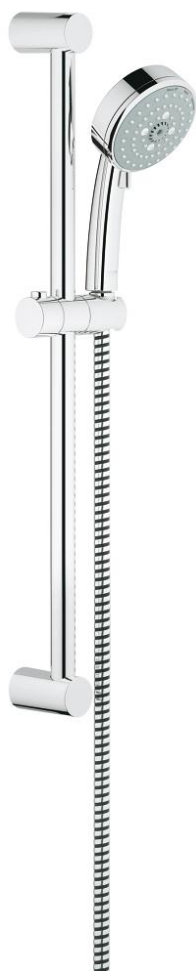

27 786 001 TEMPESTA COSMOPOLITAN 100 SHOWER RAIL SET 3 SPRAYS

PRODUCT DESCRIPTION

- Colour: chrome
- consists of:
 - hand shower (27 572 001)
 - shower rail, 600 mm (27 521)
 - Relaxaflex-hose 1750 mm 28 154
 - GROHE DreamSpray - perfect spray pattern
 - GROHE LongLife finish
 - GROHE SpeedClean - effortless limescale removal
 - Inner WaterGuide - inner insulation for surface protection
 - suitable for instantaneous heater
 - minimum pressure 1,0 bar