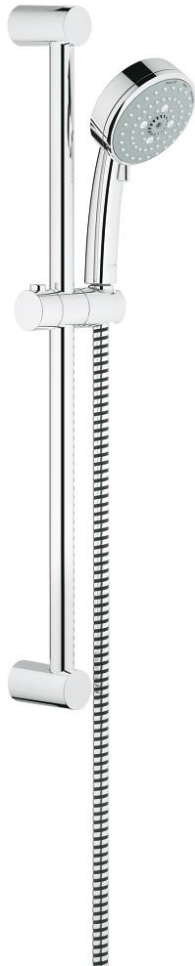

27 786 001 TEMPESTA COSMOPOLITAN 100 SHOWER RAIL SET 3 SPRAYS

PRODUCT DESCRIPTION

- Colour: chrome
- consisting of:
 - hand shower (27 572 001)
 - shower rail, 600 mm (27 521)
 - shower hose Relexaflex 1750 mm 1/2" x 1/2" (28 154)
- GROHE DreamSpray - perfect spray pattern
- GROHE LongLife finish
- GROHE SpeedClean - effortless limescale removal
- Inner WaterGuide - inner insulation for surface protection
- suitable for instantaneous heater
- min. recommended pressure 1.0 bar