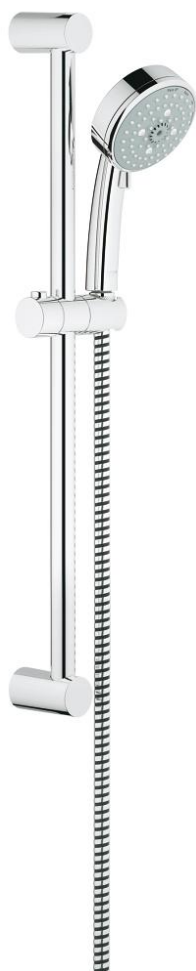

27 787 001 TEMPESTA COSMOPOLITAN 100 SHOWER RAIL SET 4 SPRAYS

PRODUCT DESCRIPTION

- Colour: chrome
- consists of:
 - hand shower (27 573 001)
 - shower rail, 600 mm (27 521)
 - Relaxaflex-hose 1750 mm 28 154
 - GROHE DreamSpray - perfect spray pattern
 - GROHE LongLife finish
 - GROHE SpeedClean - effortless limescale removal
 - Inner WaterGuide - inner insulation for surface protection
 - suitable for instantaneous heater
 - minimum pressure 1,0 bar