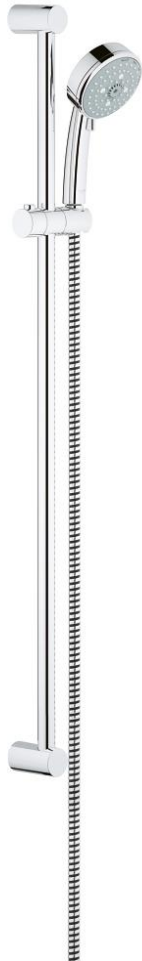

27 790 001 TEMPESTA COSMOPOLITAN 100 SHOWER RAIL SET 4 SPRAYS

PRODUCT DESCRIPTION

- Colour: chrome
- consists of:
 - hand shower (27 573 001)
 - shower rail, 900 mm (27 522)
 - Relaxaflex-hose 1750 mm 28 154
 - GROHE DreamSpray - perfect spray pattern
 - GROHE LongLife finish
 - GROHE SpeedClean - effortless limescale removal
 - Inner WaterGuide - inner insulation for surface protection
 - suitable for instantaneous heater
 - minimum pressure 1,0 bar