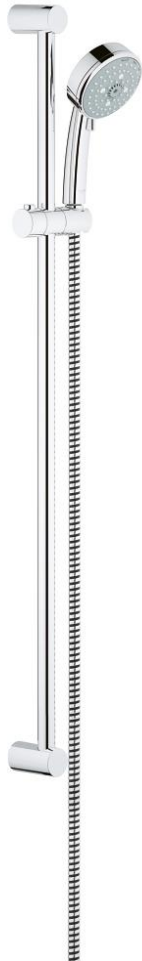

27 790 001 TEMPESTA COSMOPOLITAN 100 SHOWER RAIL SET 4 SPRAYS

PRODUCT DESCRIPTION

- Colour: chrome
- consisting of:
 - hand shower (27 573 001)
 - shower rail, 900 mm (27 522)
 - shower hose Relaxaflex 1750 mm 1/2" x 1/2" (28 154)
- GROHE DreamSpray - perfect spray pattern
- GROHE LongLife finish
- GROHE SpeedClean - effortless limescale removal
- Inner WaterGuide - inner insulation for surface protection
- suitable for instantaneous heater
- min. recommended pressure 1.0 bar