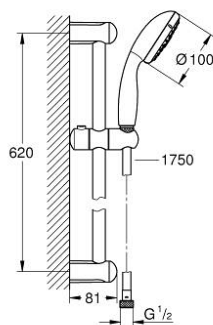

27 794 000 TEMPESTA 100 SHOWER RAIL SET 3 SPRAYS

PRODUCT DESCRIPTION

- Colour: chrome
- consists of:
 - hand shower (28 261 001)
 - shower rail, 600 mm (27 523)
 - Relexaflex-hose 1750 mm 28 154
 - GROHE DreamSpray - perfect spray pattern
 - GROHE LongLife finish
 - GROHE SpeedClean - effortless limescale removal
 - Inner WaterGuide - inner insulation for surface protection
 - ShockProof silicone ring prevents damages caused by shower falling
 - suitable for instantaneous heater
 - minimum pressure 1,0 bar

27 794 000 TEMPESTA 100 SHOWER RAIL SET 3 SPRAYS

SPARE PARTS, May 2011 – now

1: Outlet shower holder (Spare part-nr. 48098000)

2: Sliding piece (Spare part-nr. 48099000)

3: Dirt strainer (Spare part-nr. 0700200M)