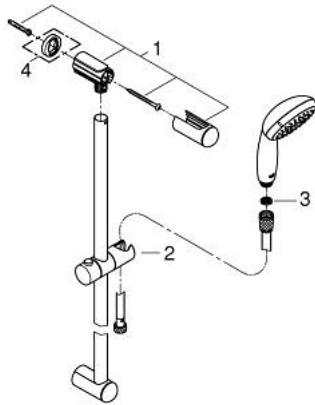

27 794 000 TEMPESTA 100 SHOWER RAIL SET 3 SPRAYS

PRODUCT DESCRIPTION

- Colour: chrome
- consists of:
 - hand shower (28 261 001)
 - shower rail, 600 mm (27 523)
 - Relexaflex-hose 1750 mm 28 154
 - GROHE DreamSpray - perfect spray pattern
 - GROHE LongLife finish
 - GROHE SpeedClean - effortless limescale removal
 - Inner WaterGuide - inner insulation for surface protection
 - ShockProof silicone ring prevents damages caused by shower falling
 - suitable for instantaneous heater
 - minimum pressure 1,0 bar

27 794 000 TEMPESTA 100 SHOWER RAIL SET 3 SPRAYS

SPARE PARTS, May 2011 – now

1: Outlet shower holder (Spare part-nr. 48098000)

2: Sliding piece (Spare part-nr. 48099000)

3: Dirt strainer (Spare part-nr. 0700200M)