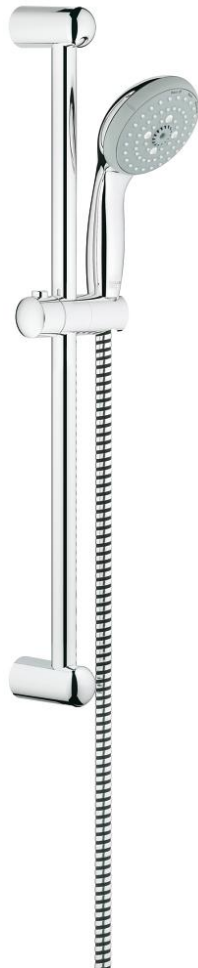

27 794 000 TEMPESTA 100 SHOWER RAIL SET 3 SPRAYS

PRODUCT DESCRIPTION

- Colour: chrome
- consists of:
 - hand shower (28 261 001)
 - shower rail, 600 mm (27 523)
 - Relexaflex-hose 1750 mm 28 154
 - GROHE DreamSpray - perfect spray pattern
 - GROHE LongLife finish
 - GROHE SpeedClean - effortless limescale removal
 - Inner WaterGuide - inner insulation for surface protection
 - ShockProof silicone ring prevents damages caused by shower falling
 - suitable for instantaneous heater
 - minimum pressure 1,0 bar

27 794 000 TEMPESTA 100 SHOWER RAIL SET 3 SPRAYS

SPARE PARTS, May 2011 – now

1: Outlet shower holder (Spare part-nr. 48098000)

2: Sliding piece (Spare part-nr. 48099000)

3: Dirt strainer (Spare part-nr. 0700200M)

4: Compensation disc (Spare part-nr. 48051000)*

* Optional accessories