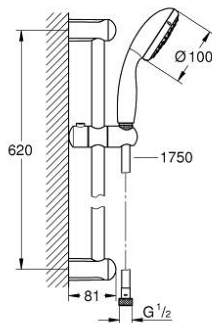

27 794 000 TEMPESTA 100 SHOWER RAIL SET 3 SPRAYS

PRODUCT DESCRIPTION

- Colour: chrome
- consisting of:
 - hand shower (28 261 001)
 - shower rail, 600 mm (27 523)
 - shower hose Relexaflex 1750 mm 1/2" x 1/2" (28 154)
- GROHE DreamSpray - perfect spray pattern
- GROHE LongLife finish
- GROHE SpeedClean - effortless limescale removal
- Inner WaterGuide - inner insulation for surface protection
- ShockProof silicone ring prevents damages caused by shower falling
- suitable for instantaneous heater
- min. recommended pressure 1.0 bar

27 794 000 TEMPESTA 100 SHOWER RAIL SET 3 SPRAYS

SPARE PARTS, 5月 2011 – now

- 1: Shower rail holder (Spare part-nr. 48098000)
- 2: Glide element (Spare part-nr. 48099000)
- 3: Dirt strainer (Spare part-nr. 0700200M)
- 4: Compensation disc (Spare part-nr. 48051000)*