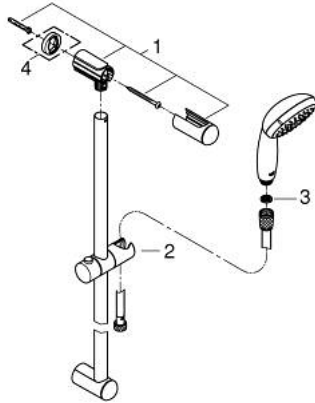

27 794 000 TEMPESTA 100 SHOWER RAIL SET 3 SPRAYS

PRODUCT DESCRIPTION

- Colour: chrome
- consisting of:
 - hand shower (28 261 001)
 - shower rail, 600 mm (27 523)
 - shower hose Relexaflex 1750 mm 1/2" x 1/2" (28 154)
- GROHE DreamSpray - perfect spray pattern
- GROHE LongLife finish
- GROHE SpeedClean - effortless limescale removal
- Inner WaterGuide - inner insulation for surface protection
- ShockProof silicone ring prevents damages caused by shower falling
- suitable for instantaneous heater
- min. recommended pressure 1.0 bar

27 794 000 TEMPESTA 100 SHOWER RAIL SET 3 SPRAYS

SPARE PARTS, 5月 2011 – now

- 1: Shower rail holder (Spare part-nr. 48098000)
- 2: Glide element (Spare part-nr. 48099000)
- 3: Dirt strainer (Spare part-nr. 0700200M)
- 4: Compensation disc (Spare part-nr. 48051000)*