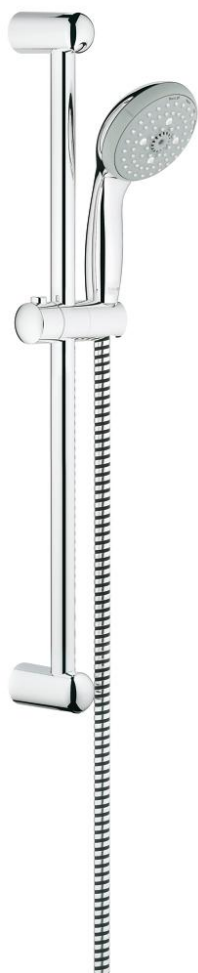

## 27 795 000 TEMPESTA 100 SHOWER RAIL SET 4 SPRAYS

### PRODUCT DESCRIPTION

- Colour: chrome
- consists of:
  - hand shower (28 578 001)
  - shower rail, 600 mm (27 523)
  - Relexaflex-hose 1750 mm 28 154
  - GROHE DreamSpray - perfect spray pattern
  - GROHE LongLife finish
  - GROHE SpeedClean - effortless limescale removal
  - Inner WaterGuide - inner insulation for surface protection
  - ShockProof silicone ring prevents damages caused by shower falling
  - suitable for instantaneous heater
  - minimum pressure 1,0 bar

### SPARE PARTS, May 2011 – now

1: Outlet shower holder (Spare part-nr. 48098000)

2: Sliding piece (Spare part-nr. 48099000)

3: Dirt strainer (Spare part-nr. 0700200M)

4: Compensation disc (Spare part-nr. 48051000)\*