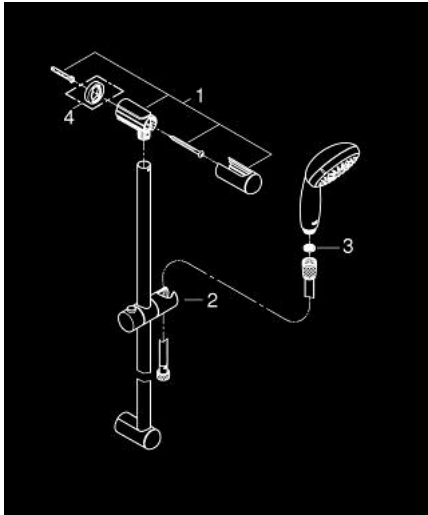

## 27 795 000 TEMPESTA 100 SHOWER RAIL SET 4 SPRAYS

### PRODUCT DESCRIPTION

- Colour: chrome
- consists of:
  - hand shower (28 578 001)
  - shower rail, 600 mm (27 523)
  - Relexaflex-hose 1750 mm 28 154
  - GROHE DreamSpray - perfect spray pattern
  - GROHE LongLife finish
  - GROHE SpeedClean - effortless limescale removal
  - Inner WaterGuide - inner insulation for surface protection
  - ShockProof silicone ring prevents damages caused by shower falling
  - suitable for instantaneous heater
  - minimum pressure 1,0 bar