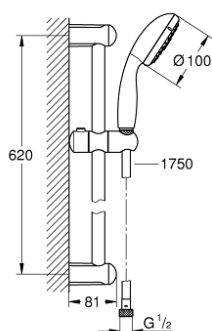

## 27 795 000 TEMPESTA 100 SHOWER RAIL SET 4 SPRAYS

### PRODUCT DESCRIPTION

- Colour: chrome
- consists of:
  - hand shower (28 578 001)
  - shower rail, 600 mm (27 523)
  - Relexaflex-hose 1750 mm 28 154
  - GROHE DreamSpray - perfect spray pattern
  - GROHE LongLife finish
  - GROHE SpeedClean - effortless limescale removal
  - Inner WaterGuide - inner insulation for surface protection
  - ShockProof silicone ring prevents damages caused by shower falling
  - suitable for instantaneous heater
  - minimum pressure 1,0 bar