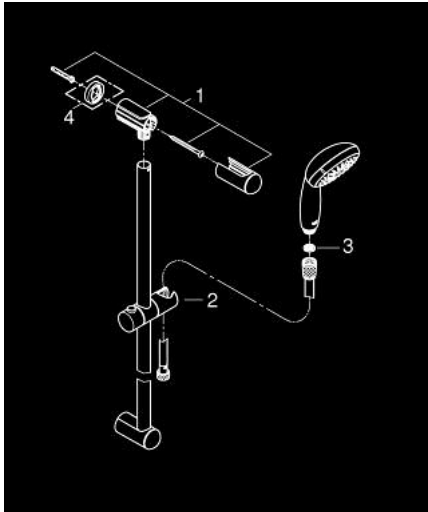

27 795 000 TEMPESTA 100 SHOWER RAIL SET 4 SPRAYS

PRODUCT DESCRIPTION

- Colour: chrome
- consisting of:
 - hand shower (28 578 001)
 - shower rail, 600 mm (27 523)
 - shower hose Relexaflex 1750 mm 1/2" x 1/2" (28 154)
- GROHE DreamSpray - perfect spray pattern
- GROHE LongLife finish
- GROHE SpeedClean - effortless limescale removal
- Inner WaterGuide - inner insulation for surface protection
- ShockProof silicone ring prevents damages caused by shower falling
- suitable for instantaneous heater
- min. recommended pressure 1.0 bar

27 795 000 TEMPESTA 100 SHOWER RAIL SET 4 SPRAYS

SPARE PARTS, 5月 2011 – now

1: Shower rail holder (Spare part-nr. 48098000)

2: Glide element (Spare part-nr. 48099000)

3: Dirt strainer (Spare part-nr. 0700200M)