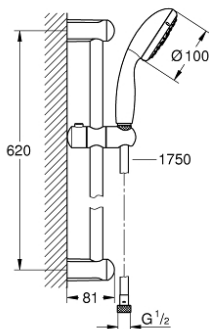

27 795 000 TEMPESTA 100 SHOWER RAIL SET 4 SPRAYS

PRODUCT DESCRIPTION

- Colour: chrome
- consisting of:
 - hand shower (28 578 001)
 - shower rail, 600 mm (27 523)
 - shower hose Relexaflex 1750 mm 1/2" x 1/2" (28 154)
- GROHE DreamSpray - perfect spray pattern
- GROHE LongLife finish
- GROHE SpeedClean - effortless limescale removal
- Inner WaterGuide - inner insulation for surface protection
- ShockProof silicone ring prevents damages caused by shower falling
- suitable for instantaneous heater
- min. recommended pressure 1.0 bar

27 795 000 TEMPESTA 100 SHOWER RAIL SET 4 SPRAYS

SPARE PARTS, 5月 2011 – now

1: Shower rail holder (Spare part-nr. 48098000)

2: Glide element (Spare part-nr. 48099000)

3: Dirt strainer (Spare part-nr. 0700200M)

4: Compensation disc (Spare part-nr. 48051000)*

* Optional accessories