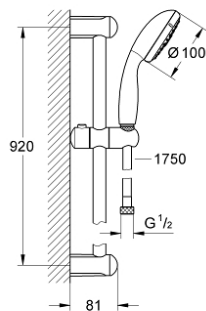

27 796 000 TEMPESTA 100 SHOWER RAIL SET 3 SPRAYS

PRODUCT DESCRIPTION

- Colour: chrome
- consists of:
 - hand shower (28 261 001)
 - shower rail, 900 mm (27 524)
 - Relaxaflex-hose 1750 mm 28 154
 - GROHE DreamSpray - perfect spray pattern
 - GROHE LongLife finish
 - GROHE SpeedClean - effortless limescale removal
 - Inner WaterGuide - inner insulation for surface protection
 - ShockProof silicone ring prevents damages caused by shower falling
 - suitable for instantaneous heater
 - minimum pressure 1,0 bar

27 796 000 TEMPESTA 100 SHOWER RAIL SET 3 SPRAYS

SPARE PARTS, May 2011 – now

1: Outlet shower holder (Spare part-nr. 48098000)

2: Sliding piece (Spare part-nr. 48099000)

3: Dirt strainer (Spare part-nr. 0700200M)