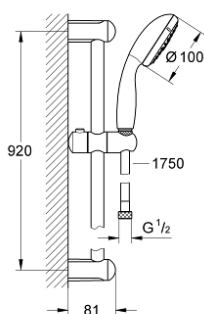

## 27 796 000 TEMPESTA 100 SHOWER RAIL SET 3 SPRAYS

### PRODUCT DESCRIPTION

- Colour: chrome
- consisting of:
  - hand shower (28 261 001)
  - shower rail, 900 mm (27 524)
  - shower hose Relexaflex 1750 mm 1/2" x 1/2" (28 154)
- GROHE DreamSpray - perfect spray pattern
- GROHE LongLife finish
- GROHE SpeedClean - effortless limescale removal
- Inner WaterGuide - inner insulation for surface protection
- ShockProof silicone ring prevents damages caused by shower falling
- suitable for instantaneous heater
- min. recommended pressure 1.0 bar

## 27 796 000 TEMPESTA 100 SHOWER RAIL SET 3 SPRAYS

**SPARE PARTS**, 5月 2011 – now

1: Shower rail holder (Spare part-nr. 48098000)

2: Glide element (Spare part-nr. 48099000)

3: Dirt strainer (Spare part-nr. 0700200M)