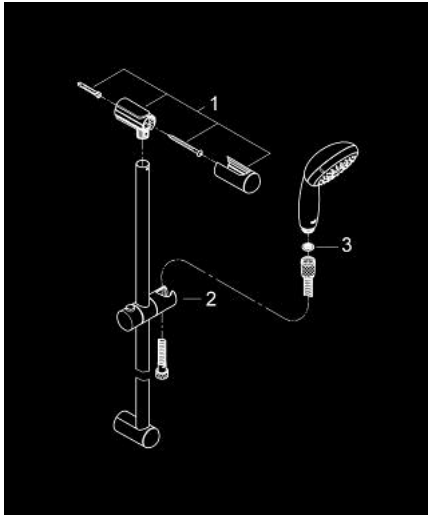

## 27 797 000 TEMPESTA 100 SHOWER RAIL SET 4 SPRAYS

### PRODUCT DESCRIPTION

- Colour: chrome
- consists of:
  - hand shower (28 578 001)
  - shower rail, 900 mm (27 524)
  - Relaxaflex-hose 1750 mm 28 154
  - GROHE DreamSpray - perfect spray pattern
  - GROHE CoolTouch
  - GROHE LongLife finish
  - GROHE SpeedClean - effortless limescale removal
  - Inner WaterGuide - inner insulation for surface protection
  - ShockProof silicone ring prevents damages caused by shower falling
  - suitable for instantaneous heater
  - minimum pressure 1,0 bar

### SPARE PARTS, May 2011 – now

- 1: Outlet shower holder (Spare part-nr. 48098000)
- 2: Sliding piece (Spare part-nr. 48099000)
- 3: Dirt strainer (Spare part-nr. 0700200M)