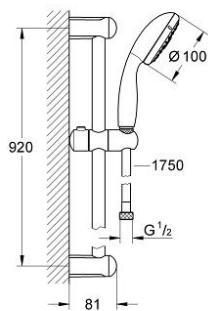

## 27 797 000 TEMPESTA 100 SHOWER RAIL SET 4 SPRAYS

### PRODUCT DESCRIPTION

- Colour: chrome
- consists of:
  - hand shower (28 578 001)
  - shower rail, 900 mm (27 524)
  - Relaxaflex-hose 1750 mm 28 154
  - GROHE DreamSpray - perfect spray pattern
  - GROHE CoolTouch
  - GROHE LongLife finish
  - GROHE SpeedClean - effortless limescale removal
  - Inner WaterGuide - inner insulation for surface protection
  - ShockProof silicone ring prevents damages caused by shower falling
  - suitable for instantaneous heater
  - minimum pressure 1,0 bar