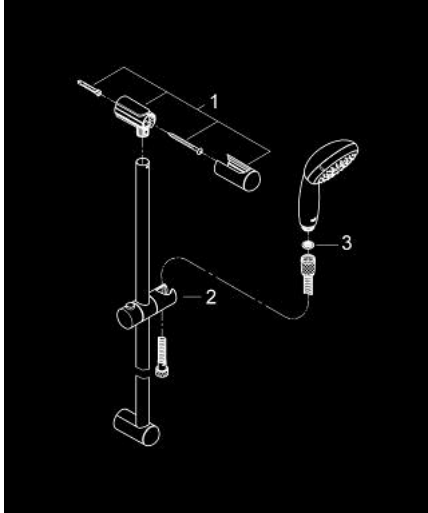

## 27 797 000 TEMPESTA 100 SHOWER RAIL SET 4 SPRAYS

### PRODUCT DESCRIPTION

- Colour: chrome
- consisting of:
  - hand shower (28 578 001)
  - shower rail, 900 mm (27 524)
  - shower hose Relexaflex 1750 mm 1/2" x 1/2" (28 154)
- GROHE DreamSpray - perfect spray pattern
- GROHE CoolTouch
- GROHE LongLife finish
- GROHE SpeedClean - effortless limescale removal
- Inner WaterGuide - inner insulation for surface protection
- ShockProof silicone ring prevents damages caused by shower falling
- suitable for instantaneous heater
- min. recommended pressure 1.0 bar

### SPARE PARTS, 5月 2011 – now

1: Shower rail holder (Spare part-nr. 48098000)

2: Glide element (Spare part-nr. 48099000)

3: Dirt strainer (Spare part-nr. 0700200M)