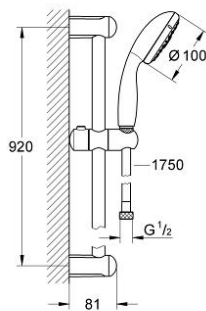

## 27 797 000 TEMPESTA 100 SHOWER RAIL SET 4 SPRAYS

### PRODUCT DESCRIPTION

- Colour: chrome
- consisting of:
  - hand shower (28 578 001)
  - shower rail, 900 mm (27 524)
  - shower hose Relexaflex 1750 mm 1/2" x 1/2" (28 154)
- GROHE DreamSpray - perfect spray pattern
- GROHE CoolTouch
- GROHE LongLife finish
- GROHE SpeedClean - effortless limescale removal
- Inner WaterGuide - inner insulation for surface protection
- ShockProof silicone ring prevents damages caused by shower falling
- suitable for instantaneous heater
- min. recommended pressure 1.0 bar

### SPARE PARTS, 5月 2011 – now

1: Shower rail holder (Spare part-nr. 48098000)

2: Glide element (Spare part-nr. 48099000)

3: Dirt strainer (Spare part-nr. 0700200M)