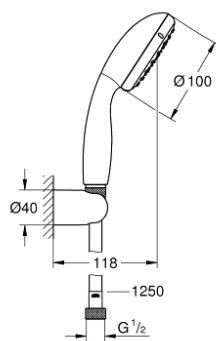

27 798 00E TEMPESTA 100 WALL HOLDER SET 2 SPRAYS

PRODUCT DESCRIPTION

- Colour: chrome
- consists of:
 - hand shower Tempesta 100 II (27 597)
 - wall shower holder 28 605
- not adjustable
- Relaxaflex-hose 1250 mm 1/2" x 1/2" (28 150)
- GROHE EcoJoy 5.7 l/min. flow limiter
- GROHE DreamSpray - perfect spray pattern
- GROHE LongLife finish
- GROHE SpeedClean - effortless limescale removal
- Inner WaterGuide - inner insulation for surface protection
- ShockProof silicone ring prevents damages caused by shower falling
- suitable for instantaneous heater
- minimum pressure 1,0 bar

27 798 00E **TEMPESTA 100 WALL HOLDER SET 2 SPRAYS**

SPARE PARTS, May 2011 – now

1: Dirt strainer (Spare part-nr. 0700200M)