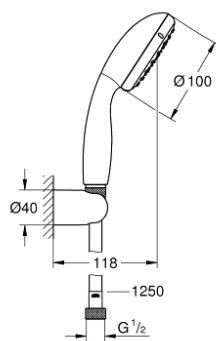

## 27 798 00E TEMPESTA 100 WALL HOLDER SET 2 SPRAYS

### PRODUCT DESCRIPTION

- Colour: chrome
- consists of:
  - hand shower Tempesta 100 II (27 597)
  - wall shower holder 28 605
- not adjustable
- Relaxaflex-hose 1250 mm 1/2" x 1/2" (28 150)
- 5.7 l/min flow limiter
- GROHE DreamSpray - perfect spray pattern
- GROHE LongLife finish
- GROHE SpeedClean - effortless limescale removal
- Inner WaterGuide - inner insulation for surface protection
- ShockProof silicone ring prevents damages caused by shower falling
- suitable for instantaneous heater
- minimum pressure 1,0 bar

27 798 00E **TEMPESTA 100 WALL HOLDER SET 2 SPRAYS**

**SPARE PARTS**, May 2011 – now

1: Dirt strainer (Spare part-nr. 0700200M)