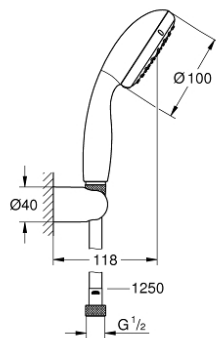

## 27 798 00E TEMPESTA 100 WALL HOLDER SET 2 SPRAYS

### PRODUCT DESCRIPTION

- Colour: chrome
- consists of:
  - hand shower Tempesta 100 II (27 597)
  - wall shower holder 28 605
- not adjustable
- Relaxaflex-hose 1250 mm 1/2" x 1/2" (28 150)
- 5.7 l/min flow limiter
- GROHE DreamSpray - perfect spray pattern
- GROHE LongLife finish
- GROHE SpeedClean - effortless limescale removal
- Inner WaterGuide - inner insulation for surface protection
- ShockProof silicone ring prevents damages caused by shower falling
- suitable for instantaneous heater
- minimum pressure 1,0 bar

## 27 798 00E TEMPESTA 100 WALL HOLDER SET 2 SPRAYS

**SPARE PARTS**, May 2011 – now

1: Dirt strainer (Spare part-nr. 0700200M)