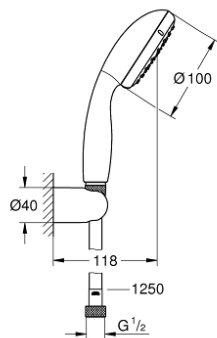

27 798 00E TEMPESTA 100 WALL HOLDER SET 2 SPRAYS

PRODUCT DESCRIPTION

- Colour: chrome
- consisting of:
 - hand shower Tempesta 100 II (27 597)
 - wall shower holder (28 605)
- not adjustable
- Relaxaflex hose 1250 mm 1/2" x 1/2" (28 150)
- GROHE EcoJoy 5.7 l/min. flow limiter
- GROHE DreamSpray - perfect spray pattern
- GROHE LongLife finish
- GROHE SpeedClean - effortless limescale removal
- Inner WaterGuide - inner insulation for surface protection
- ShockProof silicone ring prevents damages caused by shower falling
- suitable for instantaneous heater
- min. recommended pressure 1.0 bar

27 798 00E TEMPESTA 100 WALL HOLDER SET 2 SPRAYS

SPARE PARTS, 5月 2011 – now

1: Dirt strainer (Spare part-nr. 0700200M)