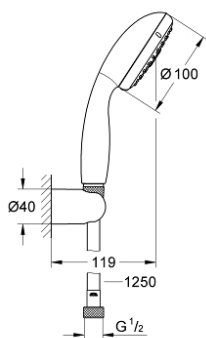

27 799 000 TEMPESTA 100 WALL HOLDER SET 2 SPRAYS

PRODUCT DESCRIPTION

- Colour: chrome
- consists of:
 - hand shower Tempesta 100 II (27 597)
 - wall shower holder 28 605
- not adjustable
- Relaxaflex-hose 1250 mm 1/2" x 1/2" (28 150)
- GROHE DreamSpray - perfect spray pattern
- GROHE LongLife finish
- GROHE SpeedClean - effortless limescale removal
- Inner WaterGuide - inner insulation for surface protection
- ShockProof silicone ring prevents damages caused by shower falling
- suitable for instantaneous heater
- minimum pressure 1,0 bar

27 799 000 **TEMPESTA 100 WALL HOLDER SET 2 SPRAYS**

SPARE PARTS, May 2011 – now

1: Dirt strainer (Spare part-nr. 0700200M)