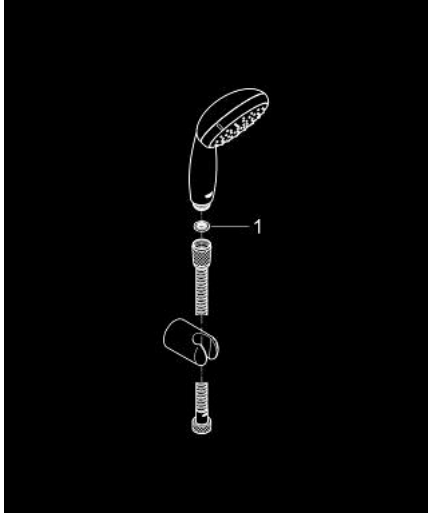

27 799 000 TEMPESTA 100 WALL HOLDER SET 2 SPRAYS

PRODUCT DESCRIPTION

- Colour: chrome
- consisting of:
 - hand shower Tempesta 100 II (27 597)
 - wall shower holder (28 605)
- not adjustable
- Relaxaflex hose 1250 mm 1/2" x 1/2" (28 150)
- GROHE DreamSpray - perfect spray pattern
- GROHE LongLife finish
- GROHE SpeedClean - effortless limescale removal
- Inner WaterGuide - inner insulation for surface protection
- ShockProof silicone ring prevents damages caused by shower falling
- suitable for instantaneous heater
- min. recommended pressure 1.0 bar

27 799 000 **TEMPESTA 100 WALL HOLDER SET 2 SPRAYS**

SPARE PARTS, 5月 2011 – now

1: Dirt strainer (Spare part-nr. 0700200M)