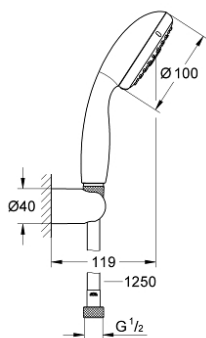

27 799 000 TEMPESTA 100 WALL HOLDER SET 2 SPRAYS

PRODUCT DESCRIPTION

- Colour: chrome
- consisting of:
 - hand shower Tempesta 100 II (27 597)
 - wall shower holder (28 605)
- not adjustable
- Relaxaflex hose 1250 mm 1/2" x 1/2" (28 150)
- GROHE DreamSpray - perfect spray pattern
- GROHE LongLife finish
- GROHE SpeedClean - effortless limescale removal
- Inner WaterGuide - inner insulation for surface protection
- ShockProof silicone ring prevents damages caused by shower falling
- suitable for instantaneous heater
- min. recommended pressure 1.0 bar

27 799 000 **TEMPESTA 100 WALL HOLDER SET 2 SPRAYS**

SPARE PARTS, 5月 2011 – now

1: Dirt strainer (Spare part-nr. 0700200M)