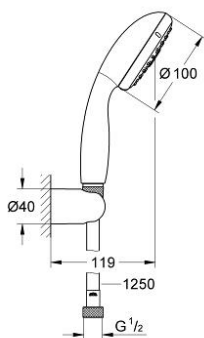

27 801 000 TEMPESTA 100 WALL HOLDER SET 3 SPRAYS

PRODUCT DESCRIPTION

- Colour: chrome
- consists of:
 - hand shower (28 261 001)
 - wall shower holder 28 605
- not adjustable
- Relaxaflex-hose 1250 mm 1/2" x 1/2" (28 150)
- GROHE DreamSpray - perfect spray pattern
- GROHE CoolTouch
- GROHE LongLife finish
- GROHE SpeedClean - effortless limescale removal
- Inner WaterGuide - inner insulation for surface protection
- ShockProof silicone ring prevents damages caused by shower falling
- suitable for instantaneous heater
- minimum pressure 1,0 bar

27 801 000 TEMPESTA 100 WALL HOLDER SET 3 SPRAYS

SPARE PARTS, May 2011 – now

1: Dirt strainer (Spare part-nr. 0700200M)