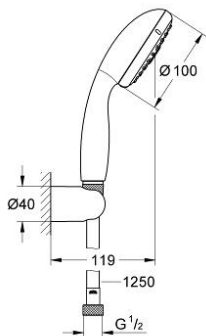

27 801 000 TEMPESTA 100 WALL HOLDER SET 3 SPRAYS

PRODUCT DESCRIPTION

- Colour: chrome
- consisting of:
 - hand shower (28 261 001)
 - wall shower holder (28 605)
- not adjustable
- Relaxaflex hose 1250 mm 1/2" x 1/2" (28 150)
- GROHE DreamSpray - perfect spray pattern
- GROHE CoolTouch
- GROHE LongLife finish
- GROHE SpeedClean - effortless limescale removal
- Inner WaterGuide - inner insulation for surface protection
- ShockProof silicone ring prevents damages caused by shower falling
- suitable for instantaneous heater
- min. recommended pressure 1.0 bar

27 801 000 TEMPESTA 100 WALL HOLDER SET 3 SPRAYS

SPARE PARTS, 5月 2011 – now

1: Dirt strainer (Spare part-nr. 0700200M)