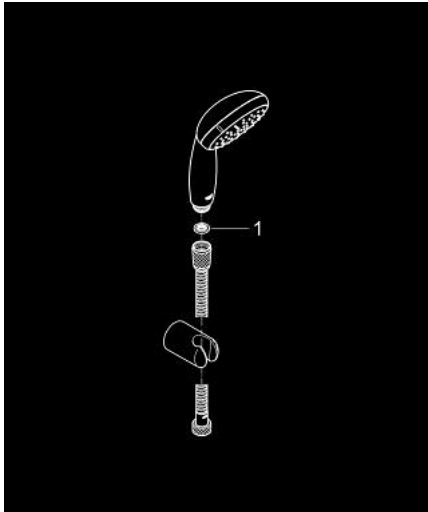

## 27 803 00E TEMPESTA 100 WALL HOLDER SET 2 SPRAYS

### PRODUCT DESCRIPTION

- Colour: chrome
- consists of:
  - hand shower Tempesta 100 II (27 597)
  - wall shower holder 28 605
- not adjustable
- Relaxaflex-hose 1500 mm 28 151
- 5.7 l/min flow limiter
- GROHE DreamSpray - perfect spray pattern
- GROHE LongLife finish
- GROHE SpeedClean - effortless limescale removal
- Inner WaterGuide - inner insulation for surface protection
- ShockProof silicone ring prevents damages caused by shower falling
- suitable for instantaneous heater
- minimum pressure 1,0 bar

## 27 803 00E TEMPESTA 100 WALL HOLDER SET 2 SPRAYS

**SPARE PARTS**, May 2011 – now

1: Dirt strainer (Spare part-nr. 0700200M)