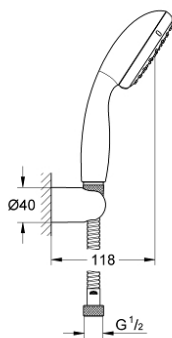

## 27 803 00E TEMPESTA 100 WALL HOLDER SET 2 SPRAYS

### PRODUCT DESCRIPTION

- Colour: chrome
- consists of:
  - hand shower Tempesta 100 II (27 597)
  - wall shower holder 28 605
- not adjustable
- Relaxaflex-hose 1500 mm 28 151
- 5.7 l/min flow limiter
- GROHE DreamSpray - perfect spray pattern
- GROHE LongLife finish
- GROHE SpeedClean - effortless limescale removal
- Inner WaterGuide - inner insulation for surface protection
- ShockProof silicone ring prevents damages caused by shower falling
- suitable for instantaneous heater
- minimum pressure 1,0 bar

## 27 803 00E TEMPESTA 100 WALL HOLDER SET 2 SPRAYS

**SPARE PARTS**, May 2011 – now

1: Dirt strainer (Spare part-nr. 0700200M)