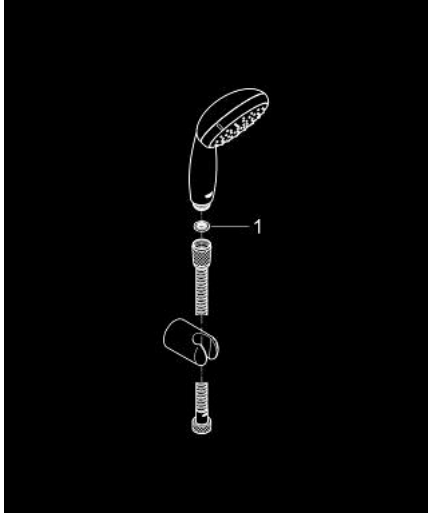

## 27 803 00E TEMPESTA 100 WALL HOLDER SET 2 SPRAYS

### PRODUCT DESCRIPTION

- Colour: chrome
- consisting of:
  - hand shower Tempesta 100 II (27 597)
  - wall shower holder (28 605)
  - not adjustable
- Relaxflex hose 1500 mm 1/2" x 1/2" (28 151)
- GROHE EcoJoy 5.7 l/min. flow limiter
- GROHE DreamSpray - perfect spray pattern
- GROHE LongLife finish
- GROHE SpeedClean - effortless limescale removal
- Inner WaterGuide - inner insulation for surface protection
- ShockProof silicone ring prevents damages caused by shower falling
- suitable for instantaneous heater
- min. recommended pressure 1.0 bar

## 27 803 00E TEMPESTA 100 WALL HOLDER SET 2 SPRAYS

**SPARE PARTS**, 5月 2011 – now

1: Dirt strainer (Spare part-nr. 0700200M)