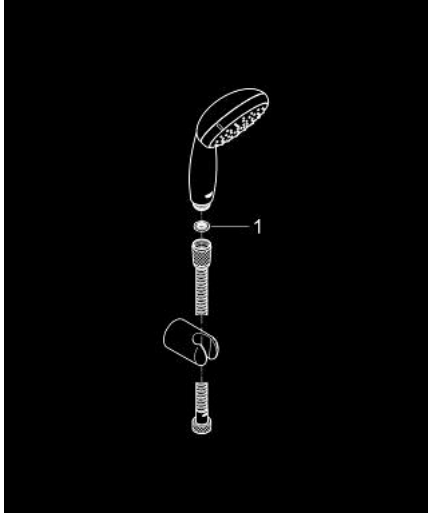

27 803 00E TEMPESTA 100 WALL HOLDER SET 2 SPRAYS

SPARE PARTS, 5月 2011 – now

1: Dirt strainer (Spare part-nr. 0700200M)