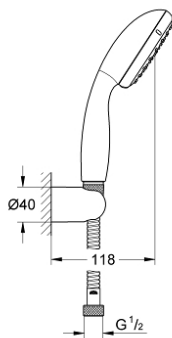

## 27 803 00E TEMPESTA 100 WALL HOLDER SET 2 SPRAYS

### PRODUCT DESCRIPTION

- Colour: chrome
- consisting of:
  - hand shower Tempesta 100 II (27 597)
  - wall shower holder (28 605)
  - not adjustable
- Relaxflex hose 1500 mm 1/2" x 1/2" (28 151)
- GROHE EcoJoy 5.7 l/min. flow limiter
- GROHE DreamSpray - perfect spray pattern
- GROHE LongLife finish
- GROHE SpeedClean - effortless limescale removal
- Inner WaterGuide - inner insulation for surface protection
- ShockProof silicone ring prevents damages caused by shower falling
- suitable for instantaneous heater
- min. recommended pressure 1.0 bar

## 27 803 00E TEMPESTA 100 WALL HOLDER SET 2 SPRAYS

**SPARE PARTS**, 5月 2011 – now

1: Dirt strainer (Spare part-nr. 0700200M)