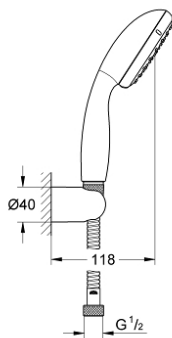

27 803 00E TEMPESTA 100 WALL HOLDER SET 2 SPRAYS

PRODUCT DESCRIPTION

- Colour: chrome
- consisting of:
 - hand shower Tempesta 100 II (27 597)
 - wall shower holder (28 605)
- not adjustable
- Relaxflex hose 1500 mm 1/2" x 1/2" (28 151)
- 5.7 l/min flow limiter
- GROHE DreamSpray - perfect spray pattern
- GROHE LongLife finish
- GROHE SpeedClean - effortless limescale removal
- Inner WaterGuide - inner insulation for surface protection
- ShockProof silicone ring prevents damages caused by shower falling
- suitable for instantaneous heater
- min. recommended pressure 1.0 bar

27 803 00E TEMPESTA 100 WALL HOLDER SET 2 SPRAYS

SPARE PARTS, 5月 2011 – now

1: Dirt strainer (Spare part-nr. 0700200M)