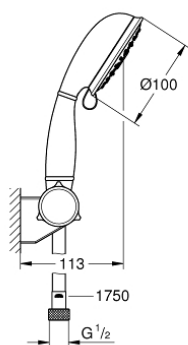

### PRODUCT DESCRIPTION

- Colour: chrome
- consists of:
  - hand shower (27 608 000)
  - wall shower holder adjustable (27 595)
  - Relaxaflex-hose 1750 mm 28 154
  - 9.5 l/min flow limiter
  - GROHE DreamSpray - perfect spray pattern
  - GROHE LongLife finish
  - GROHE SpeedClean - effortless limescale removal
  - Inner WaterGuide - inner insulation for surface protection
- suitable for instantaneous heater
- minimum pressure 1,0 bar