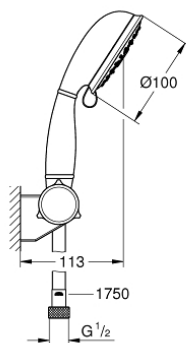

27 805 000 TEMPESTA RUSTIC 100 WALL HOLDER SET 4 SPRAYS

PRODUCT DESCRIPTION

- Colour: chrome
- consisting of:
 - hand shower (27 608 000)
 - wall shower holder adjustable (27 595)
 - shower hose Relexaflex 1750 mm 1/2" x 1/2" (28 154)
- 9.5 l/min flow limiter
- GROHE DreamSpray - perfect spray pattern
- GROHE LongLife finish
- GROHE SpeedClean - effortless limescale removal
- Inner WaterGuide - inner insulation for surface protection
- suitable for instantaneous heater
- min. recommended pressure 1.0 bar

27 805 000 TEMPESTA RUSTIC 100 WALL HOLDER SET 4 SPRAYS

SPARE PARTS, 5月 2011 – now

1: Dirt strainer (Spare part-nr. 0700200M)

2: Cover cap (Spare part-nr. 45652P00)