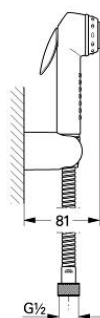

27 812 IK0 TRIGGER SPRAY 30 WALL HOLDER SET 1 SPRAY

PRODUCT DESCRIPTION

- Colour: chrome/black
- consists of:
 - trigger spray in silver metallic 28 020 F00
 - wall shower holder 28 605
 - shower hose
 - (28 102)
- minimum pressure 1,0 bar

27 812 IK0 TRIGGER SPRAY 30 WALL HOLDER SET 1 SPRAY

SPARE PARTS, December 2003 – now

1: Hand shower 1 spray (Spare part-nr. 28020K00)

2: Metal hose (Spare part-nr. 28102000)

3: Wall shower holder (Spare part-nr. 28605000)