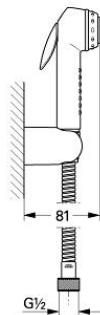

27 812 IK0 TRIGGER SPRAY 30 WALL HOLDER SET 1 SPRAY

PRODUCT DESCRIPTION

- Colour: chrome/black
- consisting of:
 - hand shower with trigger control (28 020)
 - wall shower holder (28 605)
 - shower hose
 - (28 102)
- min. recommended pressure 1.0 bar

27 812 IK0 TRIGGER SPRAY 30 WALL HOLDER SET 1 SPRAY

SPARE PARTS, 12月 2003 – now

- 1: Hand shower 1 spray (Spare part-nr. 28020K00)
- 2: Metal shower hose (Spare part-nr. 28102000)
- 3: Wall hand shower holder (Spare part-nr. 28605000)