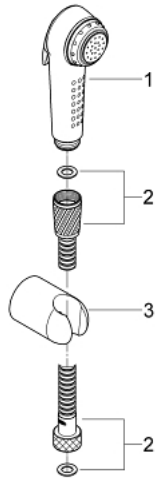

27 812 IK0 TRIGGER SPRAY 30 WALL HOLDER SET 1 SPRAY

PRODUCT DESCRIPTION

- Colour: chrome/black
- consisting of:
 - hand shower with trigger control (28 020)
 - wall shower holder (28 605)
 - shower hose
 - (28 102)
- min. recommended pressure 1.0 bar

27 812 IK0 TRIGGER SPRAY 30 WALL HOLDER SET 1 SPRAY

SPARE PARTS, 12月 2003 – now

- 1: Hand shower 1 spray (Spare part-nr. 28020K00)
- 2: Metal shower hose (Spare part-nr. 28102000)
- 3: Wall hand shower holder (Spare part-nr. 28605000)