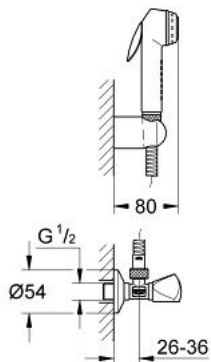

## 27 813 IL0 TRIGGER SPRAY 30 WALL HOLDER SET 1 SPRAY

### PRODUCT DESCRIPTION

- Colour: chrome/white
- consists of:
  - trigger spray in silver metallic 28 020 F00
  - wall shower holder 28 605
  - shower hose (28 102)
  - angle valve 1/2" (22 940)
- minimum pressure 1,0 bar

### SPARE PARTS, January 1997 – November 2008

- 1: Hand shower 1 spray (Spare part-nr. 28020L00)
- 2: Shower hose (Spare part-nr. 28219000)
- 3: Wall shower holder (Spare part-nr. 28605000)
- 4: Trecorn-de-luxe handle 1/2" (Spare part-nr. 06486000)
- 4.1: Replacement handle connection kit (Spare part-nr. 45001000)
- 5: Headpart 1/2" (Spare part-nr. 07146000)
- 5.1: O-ring  $\varnothing 6 \times \varnothing 2$  (Spare part-nr. 0128300M)
- 5.2: O-ring  $\varnothing 18.2 \times \varnothing 1.7$  (Spare part-nr. 0392400M)
- 5.3: Ball seal dia. 9x6.8 mm (Spare part-nr. 0529100M)
- 5.4: Nut (Spare part-nr. 0529200M)
- 6: Escutcheon (Spare part-nr. 02923000)