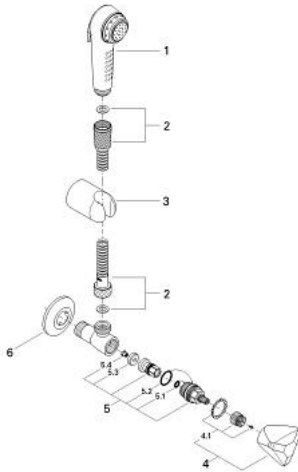

## 27 813 IL0 TRIGGER SPRAY 30 WALL HOLDER SET 1 SPRAY

### PRODUCT DESCRIPTION

- Colour: chrome/white
- consists of:
  - trigger spray in silver metallic 28 020 F00
  - wall shower holder 28 605
  - shower hose (28 102)
  - angle valve 1/2" (22 940)
- minimum pressure 1,0 bar

### SPARE PARTS, January 1997 – November 2008

- 1: Hand shower 1 spray (Spare part-nr. 28020L00)
- 2: Shower hose (Spare part-nr. 28219000)
- 3: Wall shower holder (Spare part-nr. 28605000)
- 4: Trecorn-de-luxe handle 1/2" (Spare part-nr. 06486000)
- 4.1: Replacement handle connection kit (Spare part-nr. 45001000)
- 5: Headpart 1/2" (Spare part-nr. 07146000)
- 5.1: O-ring  $\varnothing 6 \times \varnothing 2$  (Spare part-nr. 0128300M)
- 5.2: O-ring  $\varnothing 18.2 \times \varnothing 1.7$  (Spare part-nr. 0392400M)
- 5.3: Ball seal dia. 9x6.8 mm (Spare part-nr. 0529100M)
- 5.4: Nut (Spare part-nr. 0529200M)
- 6: Escutcheon (Spare part-nr. 02923000)