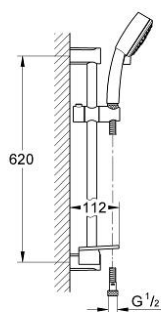

27 840 000 TEMPESTA COSMOPOLITAN 100 SHOWER RAIL SET 4 SPRAYS

PRODUCT DESCRIPTION

- Colour: chrome
- consists of:
 - hand shower (27 573)
 - shower rail, 600 mm (27 521)
 - Relaxaflex-hose 1750 mm 28 154
 - GROHE EasyReach tray (27 596)
 - GROHE DreamSpray - perfect spray pattern
 - GROHE CoolTouch
 - GROHE LongLife finish
 - GROHE SpeedClean - effortless limescale removal
 - Inner WaterGuide - inner insulation for surface protection
- suitable for instantaneous heater
- minimum pressure 1,0 bar

27 840 000 TEMPESTA COSMOPOLITAN 100 SHOWER RAIL SET 4 SPRAYS

SPARE PARTS, May 2011 – now

1: Dirt strainer (Spare part-nr. 0700200M)

2: Sliding piece (Spare part-nr. 48096000)