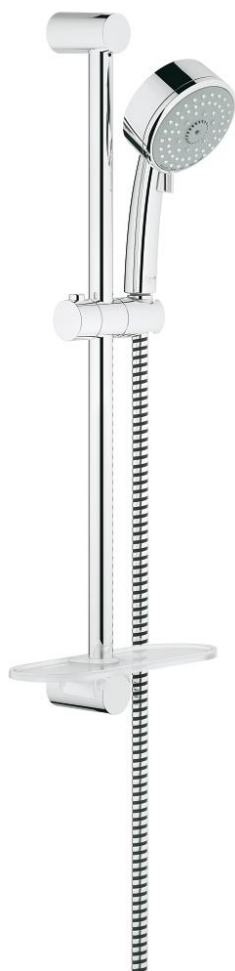

27 840 000 TEMPESTA COSMOPOLITAN 100 SHOWER RAIL SET 4 SPRAYS

PRODUCT DESCRIPTION

- Colour: chrome
- consists of:
 - hand shower (27 573)
 - shower rail, 600 mm (27 521)
 - Relaxaflex-hose 1750 mm 28 154
 - GROHE EasyReach tray (27 596)
 - GROHE DreamSpray - perfect spray pattern
 - GROHE CoolTouch
 - GROHE LongLife finish
 - GROHE SpeedClean - effortless limescale removal
 - Inner WaterGuide - inner insulation for surface protection
- suitable for instantaneous heater
- minimum pressure 1,0 bar

27 840 000 TEMPESTA COSMOPOLITAN 100 SHOWER RAIL SET 4 SPRAYS

SPARE PARTS, May 2011 – now

1: Dirt strainer (Spare part-nr. 0700200M)

2: Sliding piece (Spare part-nr. 48096000)