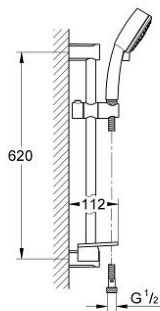

27 840 000 TEMPESTA COSMOPOLITAN 100 SHOWER RAIL SET 4 SPRAYS

PRODUCT DESCRIPTION

- Colour: chrome
- consisting of:
 - hand shower (27 573)
 - shower rail, 600 mm (27 521)
 - shower hose Relexaflex 1750 mm 1/2" x 1/2" (28 154)
 - GROHE EasyReach tray (27 596)
 - GROHE DreamSpray - perfect spray pattern
 - GROHE CoolTouch
 - GROHE LongLife finish
 - GROHE SpeedClean - effortless limescale removal
 - Inner WaterGuide - inner insulation for surface protection
- suitable for instantaneous heater
- min. recommended pressure 1.0 bar

27 840 000 **TEMPESTA COSMOPOLITAN 100 SHOWER RAIL SET 4 SPRAYS**

SPARE PARTS, 5月 2011 – now

1: Dirt strainer (Spare part-nr. 0700200M)

2: Glide element (Spare part-nr. 48096000)