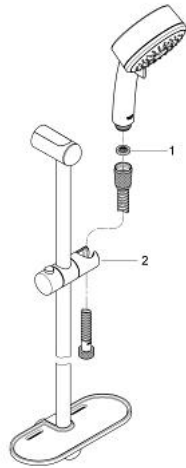

27 840 000 TEMPESTA COSMOPOLITAN 100 SHOWER RAIL SET 4 SPRAYS

PRODUCT DESCRIPTION

- Colour: chrome
- consisting of:
 - hand shower (27 573)
 - shower rail, 600 mm (27 521)
 - shower hose Relexaflex 1750 mm 1/2" x 1/2" (28 154)
 - GROHE EasyReach tray (27 596)
 - GROHE DreamSpray - perfect spray pattern
 - GROHE CoolTouch
 - GROHE LongLife finish
 - GROHE SpeedClean - effortless limescale removal
 - Inner WaterGuide - inner insulation for surface protection
- suitable for instantaneous heater
- min. recommended pressure 1.0 bar

27 840 000 **TEMPESTA COSMOPOLITAN 100 SHOWER RAIL SET 4 SPRAYS**

SPARE PARTS, 5月 2011 – now

1: Dirt strainer (Spare part-nr. 0700200M)

2: Glide element (Spare part-nr. 48096000)