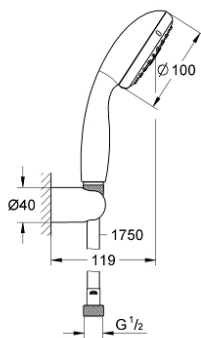

### PRODUCT DESCRIPTION

- Colour: chrome
- consists of:
  - hand shower (28 261 001)
  - wall shower holder 28 605
- not adjustable
- Relaxflex-hose 1750 mm 28 154
- GROHE DreamSpray - perfect spray pattern
- GROHE LongLife finish
- GROHE SpeedClean - effortless limescale removal
- Inner WaterGuide - inner insulation for surface protection
- ShockProof silicone ring prevents damages caused by shower falling
- suitable for instantaneous heater
- minimum pressure 1,0 bar

## 27 849 000 TEMPESTA 100 WALL HOLDER SET 3 SPRAYS

SPARE PARTS, June 2011 – now

1: Dirt strainer (Spare part-nr. 0700200M)