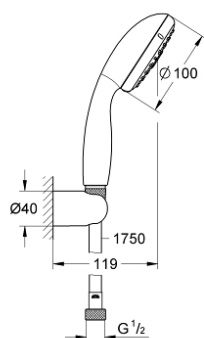

27 849 000 TEMPESTA 100 WALL HOLDER SET 3 SPRAYS

PRODUCT DESCRIPTION

- Colour: chrome
- consisting of:
 - hand shower (28 261 001)
 - wall shower holder (28 605)
- not adjustable
- shower hose Relaxaflex 1750 mm 1/2" x 1/2" (28 154)
- GROHE DreamSpray - perfect spray pattern
- GROHE LongLife finish
- GROHE SpeedClean - effortless limescale removal
- Inner WaterGuide - inner insulation for surface protection
- ShockProof silicone ring prevents damages caused by shower falling
- suitable for instantaneous heater
- min. recommended pressure 1.0 bar

27 849 000 TEMPESTA 100 WALL HOLDER SET 3 SPRAYS

SPARE PARTS, 6月 2011 – now

1: Dirt strainer (Spare part-nr. 0700200M)