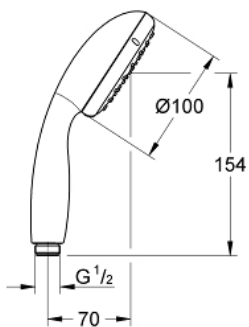

27 852 000 TEMPESTA 100 HAND SHOWER 1 SPRAY

PRODUCT DESCRIPTION

- Colour: chrome
- spray pattern: Rain
- GROHE DreamSpray - perfect spray pattern
- GROHE LongLife finish
- GROHE SpeedClean - effortless limescale removal
- Inner WaterGuide - inner insulation for surface protection
- ShockProof silicone ring prevents damages caused by shower falling
- Universal Mounting System. Fitting all standard shower hoses
- suitable for instantaneous heater
- minimum pressure 1,0 bar

27 852 000 TEMPESTA 100 HAND SHOWER 1 SPRAY

SPARE PARTS, June 2011 – now

1: Dirt strainer (Spare part-nr. 0700200M)