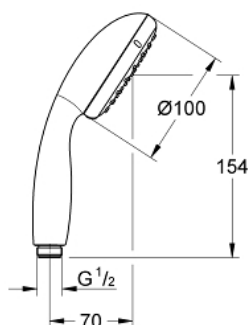

27 852 000 TEMPESTA 100 HAND SHOWER 1 SPRAY

PRODUCT DESCRIPTION

- Colour: chrome
- spray pattern: Rain
- GROHE DreamSpray - perfect spray pattern
- GROHE LongLife finish
- GROHE SpeedClean - effortless limescale removal
- Inner WaterGuide - inner insulation for surface protection
- ShockProof silicone ring prevents damages caused by shower falling
- universal mounting system, fitting all standard shower hoses
- suitable for instantaneous heater
- min. recommended pressure 1.0 bar

27 852 000 TEMPESTA 100 HAND SHOWER 1 SPRAY

SPARE PARTS, 6月 2011 – now

1: Dirt strainer (Spare part-nr. 0700200M)