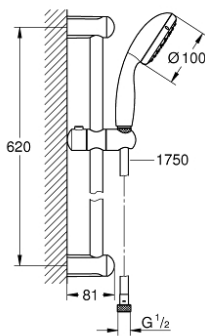

27 853 000 TEMPESTA 100 SHOWER RAIL SET 1 SPRAY

PRODUCT DESCRIPTION

- Colour: chrome
- consists of:
 - hand shower (27 852 000)
 - shower rail, 600 mm (27 523)
 - Relaxaflex-hose 1750 mm 28 154
 - GROHE DreamSpray - perfect spray pattern
 - GROHE LongLife finish
 - GROHE SpeedClean - effortless limescale removal
 - Inner WaterGuide - inner insulation for surface protection
 - ShockProof silicone ring prevents damages caused by shower falling
 - suitable for instantaneous heater
 - minimum pressure 1,0 bar

27 853 000 TEMPESTA 100 SHOWER RAIL SET 1 SPRAY

SPARE PARTS, June 2011 – now

- 1: Outlet shower holder (Spare part-nr. 48098000)
- 2: Sliding piece (Spare part-nr. 48099000)
- 3: Dirt strainer (Spare part-nr. 0700200M)