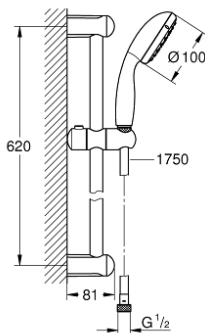

27 853 000 TEMPESTA 100 SHOWER RAIL SET 1 SPRAY

PRODUCT DESCRIPTION

- Colour: chrome
- consisting of:
 - hand shower (27 852 000)
 - shower rail, 600 mm (27 523)
 - shower hose Relexaflex 1750 mm 1/2" x 1/2" (28 154)
- GROHE DreamSpray - perfect spray pattern
- GROHE LongLife finish
- GROHE SpeedClean - effortless limescale removal
- Inner WaterGuide - inner insulation for surface protection
- ShockProof silicone ring prevents damages caused by shower falling
- suitable for instantaneous heater
- min. recommended pressure 1.0 bar

27 853 000 TEMPESTA 100 SHOWER RAIL SET 1 SPRAY

SPARE PARTS, 6月 2011 – now

1: Shower rail holder (Spare part-nr. 48098000)

2: Glide element (Spare part-nr. 48099000)

3: Dirt strainer (Spare part-nr. 0700200M)