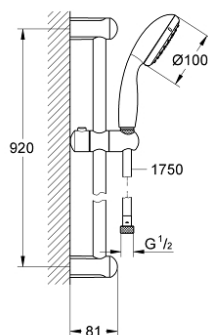

27 854 000 TEMPESTA 100 SHOWER RAIL SET 1 SPRAY

PRODUCT DESCRIPTION

- Colour: chrome
- consists of:
 - hand shower (27 852 000)
 - shower rail, 900 mm (27 524)
 - Relaxaflex-hose 1750 mm 28 154
 - GROHE DreamSpray - perfect spray pattern
 - GROHE LongLife finish
 - GROHE SpeedClean - effortless limescale removal
 - Inner WaterGuide - inner insulation for surface protection
 - ShockProof silicone ring prevents damages caused by shower falling
 - suitable for instantaneous heater
 - minimum pressure 1,0 bar

27 854 000 TEMPESTA 100 SHOWER RAIL SET 1 SPRAY

SPARE PARTS, June 2011 – now

1: Outlet shower holder (Spare part-nr. 48098000)

2: Sliding piece (Spare part-nr. 48099000)

3: Dirt strainer (Spare part-nr. 0700200M)