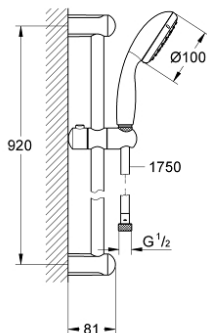

27 854 000 TEMPESTA 100 SHOWER RAIL SET 1 SPRAY

PRODUCT DESCRIPTION

- Colour: chrome
- consisting of:
 - hand shower (27 852 000)
 - shower rail, 900 mm (27 524)
 - shower hose Relexaflex 1750 mm 1/2" x 1/2" (28 154)
- GROHE DreamSpray - perfect spray pattern
- GROHE LongLife finish
- GROHE SpeedClean - effortless limescale removal
- Inner WaterGuide - inner insulation for surface protection
- ShockProof silicone ring prevents damages caused by shower falling
- suitable for instantaneous heater
- min. recommended pressure 1.0 bar

27 854 000 TEMPESTA 100 SHOWER RAIL SET 1 SPRAY

SPARE PARTS, 6月 2011 – now

- 1: Shower rail holder (Spare part-nr. 48098000)
 - 2: Glide element (Spare part-nr. 48099000)
 - 3: Dirt strainer (Spare part-nr. 0700200M)
 - 4: Compensation disc (Spare part-nr. 48051000)*
- * Optional accessories