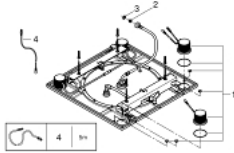

27 865 000 RAINSHOWER F-SERIES 20" CEILING SHOWER WITH LIGHT, 1 SPRAY

SPARE PARTS, April 2018 – now

- 1: Spare part LED set (Spare part-nr. 40666000)
- 2: Dirt strainer (Spare part-nr. 0676800M)
- 3: Fibre seal dia. 12x2 mm (Spare part-nr. 0138900M)
- 4: Cable extension light set, 5 m (Spare part-nr. 47867000)*

* Optional accessories