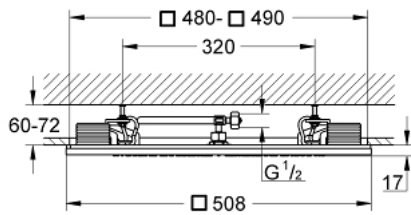

### PRODUCT DESCRIPTION

- Colour: chrome
- spray pattern: Rain
- 508 x 508 x 59 mm
- material: metal
- full spectrum LED: soft light with changing rainbow colours
- individually adjustable: permanent lighting with colour selection
- power supply for light 12 V DC
- CE approved
- GROHE DreamSpray - perfect spray pattern
- GROHE LongLife finish
- GROHE SpeedClean - effortless limescale removal
- suitable for instantaneous heater
- requires rough-in set (29 069 000), F-digital Deluxe base unit box(36 397 000), Bluetooth unit (36 371 000) and various cable connections, all to be ordered separately due to installation situation.
- this product contains built-in LED lamps, which cannot be changed:  
energy efficiency class: A+
- For detailed planning and product information please contact your local GROHE Customer Service.