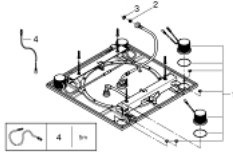

27 865 000 RAINSHOWER F-SERIES 20" CEILING SHOWER WITH LIGHT, 1 SPRAY

PRODUCT DESCRIPTION

- Colour: chrome
- spray pattern: Rain
- 508 x 508 x 59 mm
- material: metal
- full spectrum LED: soft light with changing rainbow colours
- individually adjustable: permanent lighting with colour selection
- power supply for light 12 V DC
- CE approved
- GROHE DreamSpray - perfect spray pattern
- GROHE LongLife finish
- GROHE SpeedClean - effortless limescale removal
- suitable for instantaneous heater
- requires rough-in set (29 069 000), F-digital Deluxe base unit box(36 397 000), Bluetooth unit (36 371 000) and various cable connections, all to be ordered separately due to installation situation.
- For detailed planning and product information please contact your local GROHE Customer Service.

27 865 000 RAINSHOWER F-SERIES 20" CEILING SHOWER WITH LIGHT, 1 SPRAY

SPARE PARTS, 4月 2018 – now

- 1: Spare part LED set (Spare part-nr. 40666000)
- 2: Dirt strainer (Spare part-nr. 0676800M)
- 3: Fibre seal $\varnothing 18,5 \times \varnothing 12 \times 2$ (Spare part-nr. 0138900M)
- 4: Cable extension light set, 5 m (Spare part-nr. 47867000)*