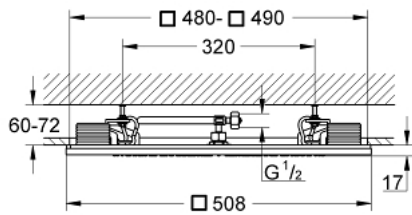

27 865 000 RAINSHOWER F-SERIES 20" CEILING SHOWER WITH LIGHT, 1 SPRAY

PRODUCT DESCRIPTION

- Colour: chrome
- spray pattern: Rain
- 508 x 508 x 59 mm
- material: metal
- full spectrum LED: soft light with changing rainbow colours
- individually adjustable: permanent lighting with colour selection
- power supply for light 12 V DC
- CE approved
- GROHE DreamSpray - perfect spray pattern
- GROHE LongLife finish
- GROHE SpeedClean - effortless limescale removal
- suitable for instantaneous heater
- requires rough-in set (29 069 000), F-digital Deluxe base unit box(36 397 000), Bluetooth unit (36 371 000) and various cable connections, all to be ordered separately due to installation situation.
- For detailed planning and product information please contact your local GROHE Customer Service.

27 865 000 RAINSHOWER F-SERIES 20" CEILING SHOWER WITH LIGHT, 1 SPRAY

SPARE PARTS, 4月 2018 – now

- 1: Spare part LED set (Spare part-nr. 40666000)
- 2: Dirt strainer (Spare part-nr. 0676800M)
- 3: Fibre seal $\varnothing 18,5 \times \varnothing 12 \times 2$ (Spare part-nr. 0138900M)
- 4: Cable extension light set, 5 m (Spare part-nr. 47867000)*