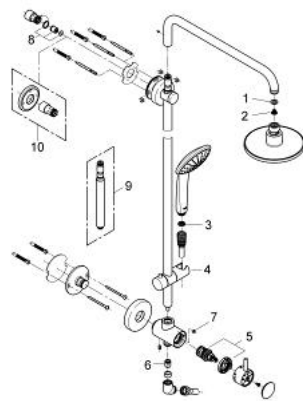

### PRODUCT DESCRIPTION

- Colour: chrome
- wall mounted
- consists of:
  - horizontal swivel 17 11/16" shower arm
  - built-in diverter allows change between:
    - Euphoria Cosmopolitan 160 head shower 1spray(28 233 000)
    - with ball joint, rotation angle  $\pm 20^\circ$
    - hand shower Euphoria Mono (27 493 000)
  - adjustable in height with gliding element
  - metal shower hose 1500 mm (28 417)
  - angle adapter
  - GROHE EcoJoy 9.5 l/min flow limiter
  - GROHE LongLife finish
  - GROHE DreamSpray - perfect spray pattern
  - GROHE CoolTouch
  - GROHE SpeedClean - effortless limescale removal
  - Rotaflex for TwistStop-function
  - suitable for instantaneous heaters (min. 19 kW/h)

### SPARE PARTS, April 2017 – now

- 1: Fibre seal dia. 12x2 mm (Spare part-nr. 0138900M)
- 2: Dirt strainer (Spare part-nr. 0676800M)
- 3: Dirt strainer (Spare part-nr. 0700200M)
- 4: Sliding piece (Spare part-nr. 12140000)
- 5: Diverter (Spare part-nr. 48058000)
- 6: Non-return valve (Spare part-nr. 08565000)
- 7: Flow limiter (Spare part-nr. 48160000)
- 8: non-return valves (Spare part-nr. 48183000)
- 9: Retrofit 6" height extension (Spare part-nr. 26464000)\*
- 10: Compensation disc (Spare part-nr. 26030000)\*
- 11: Shower arm for shower systems (Spare part-nr. 14047000)\*