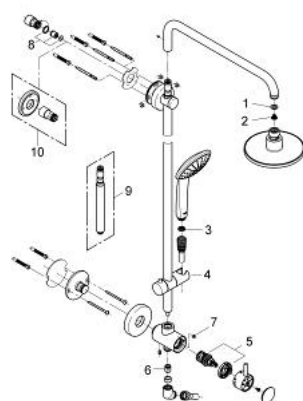

### PRODUCT DESCRIPTION

- Colour: chrome
- wall mounted
- consisting of:
  - horizontal swivel 17 11/16" shower arm
  - built-in diverter allows change between:
    - Euphoria Cosmopolitan 160 head shower 1 spray(28 233)
    - with ball joint, rotation angle  $\pm 20^\circ$
    - hand shower Euphoria Mono (27 493)
  - adjustable in height with gliding element
  - metal shower hose 1500 mm (28 417)
  - angle adapter
  - GROHE EcoJoy 9.5 l/min flow limiter
  - GROHE LongLife finish
  - GROHE DreamSpray - perfect spray pattern
  - GROHE CoolTouch
  - GROHE SpeedClean - effortless limescale removal
  - rotation cone for TwistStop-function
  - suitable for instantaneous heaters from 18 kW/h

## 27 867 000 RETRO-FIT 160 SHOWER SYSTEM WITH DIVERTER FOR WALL MOUNTING

### SPARE PARTS, 4月 2017 – now

- 1: Fibre seal  $\varnothing$  18,5 x  $\varnothing$  12 x 2 (Spare part-nr. 0138900M)
- 2: Dirt strainer (Spare part-nr. 0676800M)
- 3: Dirt strainer (Spare part-nr. 0700200M)
- 4: Glide element (Spare part-nr. 12140000)
- 5: Diverter (Spare part-nr. 48058000)
- 6: Non-return valve (Spare part-nr. 08565000)
- 7: Flow limiter (Spare part-nr. 48160000)
- 8: non-return valves (Spare part-nr. 48183000)
- 9: Retrofit 6" height extension (Spare part-nr. 26464000)\*
- 10: Compensation disc (Spare part-nr. 26030000)\*
- 11: Shower arm for shower systems (Spare part-nr. 14047000)\*