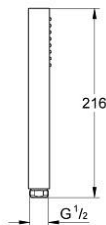

27 888 DC0 EUPHORIA CUBE+ STICK HAND SHOWER 1 SPRAY

PRODUCT DESCRIPTION

- Colour: Supersteel
- spray pattern: Standard spray
- material: metal
- GROHE EcoJoy 9.5 l/min flow limiter
- GROHE DreamSpray - perfect spray pattern
- GROHE LongLife finish
- GROHE SpeedClean - effortless limescale removal
- Inner WaterGuide - inner insulation for surface protection
- Universal Mounting System. Fitting all standard shower hoses
- suitable for instantaneous heater
- minimum pressure 1,0 bar

27 888 DC0 **EUPHORIA CUBE+ STICK HAND SHOWER 1 SPRAY**

SPARE PARTS, July 2018 – now

1: Dirt strainer (Spare part-nr. 0700200M)