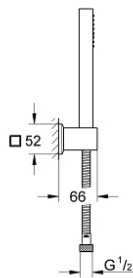

27 889 000 EUPHORIA CUBE+ STICK WALL HOLDER SET 1 SPRAY

PRODUCT DESCRIPTION

- Colour: chrome
- consists of:
 - hand shower, metal (27 888 000)
 - wall shower holder (27 706)
 - metal shower hose 1500 mm (28 417)
- with flow restrictor
- maximum flow rate (at 3 bar): 8.2 l/min
- GROHE EcoJoy - less water, perfect flow
- GROHE DreamSpray - perfect spray pattern
- GROHE LongLife finish
- GROHE SpeedClean - effortless limescale removal
- Inner WaterGuide - inner insulation for surface protection
- TwistStop - to prevent hose from twisting
- suitable for instantaneous heater
- minimum pressure 1,0 bar

27 889 000 **EUPHORIA CUBE+ STICK WALL HOLDER SET 1 SPRAY**

SPARE PARTS, October 2011 – now

1: Dirt strainer (Spare part-nr. 0700200M)