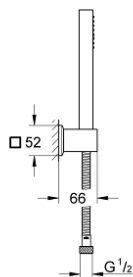

27 889 000 EUPHORIA CUBE+ STICK WALL HOLDER SET 1 SPRAY

PRODUCT DESCRIPTION

- Colour: chrome
- consisting of:
 - hand shower, metal (27 888)
 - wall shower holder (27 706)
 - metal shower hose 1500 mm (28 417)
- with flow restrictor
- maximum flow rate (at 3 bar): 8.2 l/min
- GROHE EcoJoy - Less water, perfect flow
- GROHE DreamSpray - perfect spray pattern
- GROHE LongLife finish
- GROHE SpeedClean - effortless limescale removal
- Inner WaterGuide - inner insulation for surface protection
- TwistStop - to prevent hose from twisting
- suitable for instantaneous heater
- min. recommended pressure 1.0 bar

27 889 000 **EUPHORIA CUBE+ STICK WALL HOLDER SET 1 SPRAY**

SPARE PARTS, 10月 2011 – now

1: Dirt strainer (Spare part-nr. 0700200M)