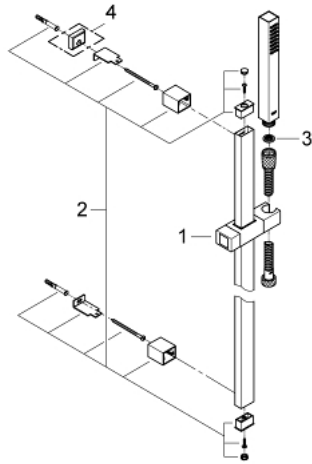

### PRODUCT DESCRIPTION

- Colour: chrome
- consists of:
  - hand shower, metal
  - shower rail 900 mm (27 841)
  - metal shower hose 1750 mm (28 025)
  - GROHE EcoJoy 9.5 l/min flow limiter
  - GROHE DreamSpray - perfect spray pattern
  - GROHE LongLife finish
  - GROHE SpeedClean - effortless limescale removal
  - Inner WaterGuide - inner insulation for surface protection
  - TwistStop - to prevent hose from twisting
- suitable for instantaneous heater
- minimum pressure 1,0 bar

27 890 000 **EUPHORIA CUBE+ STICK SHOWER RAIL SET 1 SPRAY**

**SPARE PARTS**, October 2011 – now

- 1: Sliding piece (Spare part-nr. 48180000)
- 2: Outlet shower holder (Spare part-nr. 48179000)
- 3: Dirt strainer (Spare part-nr. 0700200M)
- 4: Compensation disc (Spare part-nr. 27845000)\*