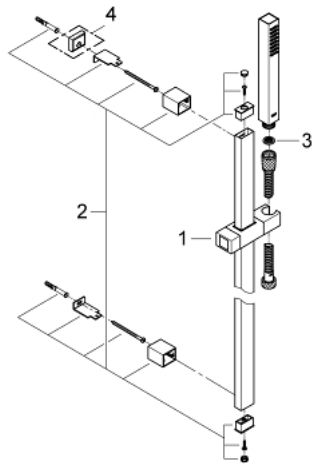

27 890 000 EUPHORIA CUBE+ STICK SHOWER RAIL SET 1 SPRAY

PRODUCT DESCRIPTION

- Colour: chrome
- consists of:
 - hand shower, metal
 - shower rail 900 mm (27 841)
 - metal shower hose 1750 mm (28 025)
 - 9.5 l/min flow limiter
 - GROHE DreamSpray - perfect spray pattern
 - GROHE LongLife finish
 - GROHE SpeedClean - effortless limescale removal
 - Inner WaterGuide - inner insulation for surface protection
 - TwistStop - to prevent hose from twisting
- suitable for instantaneous heater
- minimum pressure 1,0 bar

27 890 000 **EUPHORIA CUBE+ STICK SHOWER RAIL SET 1 SPRAY**

SPARE PARTS, October 2011 – now

- 1: Sliding piece (Spare part-nr. 48180000)
- 2: Outlet shower holder (Spare part-nr. 48179000)
- 3: Dirt strainer (Spare part-nr. 0700200M)
- 4: Compensation disc (Spare part-nr. 27845000)*