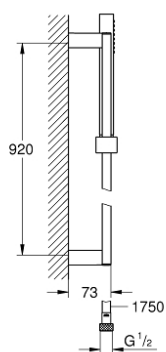

### PRODUCT DESCRIPTION

- Colour: chrome
- consists of:
  - hand shower, metal
  - shower rail 900 mm (27 841)
  - metal shower hose 1750 mm (28 025)
  - GROHE EcoJoy 9.5 l/min flow limiter
  - GROHE DreamSpray - perfect spray pattern
  - GROHE LongLife finish
  - GROHE SpeedClean - effortless limescale removal
  - Inner WaterGuide - inner insulation for surface protection
  - TwistStop - to prevent hose from twisting
- suitable for instantaneous heater
- minimum pressure 1,0 bar

27 890 000 **EUPHORIA CUBE+ STICK SHOWER RAIL SET 1 SPRAY**

**SPARE PARTS**, October 2011 – now

- 1: Sliding piece (Spare part-nr. 48180000)
- 2: Outlet shower holder (Spare part-nr. 48179000)
- 3: Dirt strainer (Spare part-nr. 0700200M)
- 4: Compensation disc (Spare part-nr. 27845000)\*