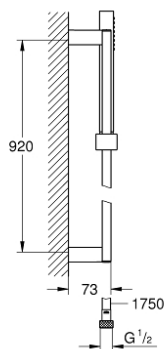

27 890 000 EUPHORIA CUBE+ STICK SHOWER RAIL SET 1 SPRAY

PRODUCT DESCRIPTION

- Colour: chrome
- consists of:
 - hand shower, metal
 - shower rail 900 mm (27 841)
 - metal shower hose 1750 mm (28 025)
 - 9.5 l/min flow limiter
 - GROHE DreamSpray - perfect spray pattern
 - GROHE LongLife finish
 - GROHE SpeedClean - effortless limescale removal
 - Inner WaterGuide - inner insulation for surface protection
 - TwistStop - to prevent hose from twisting
- suitable for instantaneous heater
- minimum pressure 1,0 bar

27 890 000 **EUPHORIA CUBE+ STICK SHOWER RAIL SET 1 SPRAY**

SPARE PARTS, October 2011 – now

- 1: Sliding piece (Spare part-nr. 48180000)
- 2: Outlet shower holder (Spare part-nr. 48179000)
- 3: Dirt strainer (Spare part-nr. 0700200M)
- 4: Compensation disc (Spare part-nr. 27845000)*