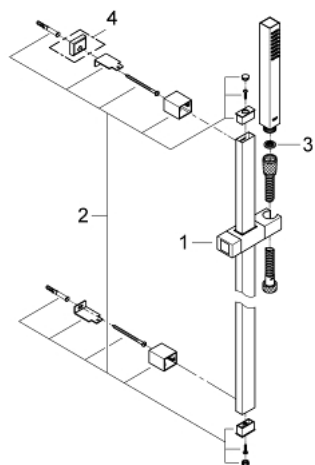

27 890 000 EUPHORIA CUBE+ STICK SHOWER RAIL SET 1 SPRAY

PRODUCT DESCRIPTION

- Colour: chrome
- consisting of:
 - hand shower, metal
 - shower rail 900 mm (27 841)
 - metal shower hose 1750 mm (28 025)
 - 9.5 l/min flow limiter
 - GROHE DreamSpray - perfect spray pattern
 - GROHE LongLife finish
 - GROHE SpeedClean - effortless limescale removal
 - Inner WaterGuide - inner insulation for surface protection
 - TwistStop - to prevent hose from twisting
- suitable for instantaneous heater
- min. recommended pressure 1.0 bar

27 890 000 **EUPHORIA CUBE+ STICK SHOWER RAIL SET 1 SPRAY**

SPARE PARTS, 10月 2011 – now

- 1: Glide element (Spare part-nr. 48180000)
- 2: Shower rail holder (Spare part-nr. 48179000)
- 3: Dirt strainer (Spare part-nr. 0700200M)
- 4: Compensation disc (Spare part-nr. 27845000)*