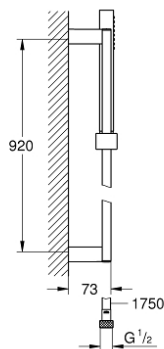

27 890 000 EUPHORIA CUBE+ STICK SHOWER RAIL SET 1 SPRAY

PRODUCT DESCRIPTION

- Colour: chrome
- consisting of:
 - hand shower, metal
 - shower rail 900 mm (27 841)
 - metal shower hose 1750 mm (28 025)
 - 9.5 l/min flow limiter
 - GROHE DreamSpray - perfect spray pattern
 - GROHE LongLife finish
 - GROHE SpeedClean - effortless limescale removal
 - Inner WaterGuide - inner insulation for surface protection
 - TwistStop - to prevent hose from twisting
- suitable for instantaneous heater
- min. recommended pressure 1.0 bar

27 890 000 **EUPHORIA CUBE+ STICK SHOWER RAIL SET 1 SPRAY**

SPARE PARTS, 10月 2011 – now

- 1: Glide element (Spare part-nr. 48180000)
- 2: Shower rail holder (Spare part-nr. 48179000)
- 3: Dirt strainer (Spare part-nr. 0700200M)
- 4: Compensation disc (Spare part-nr. 27845000)*